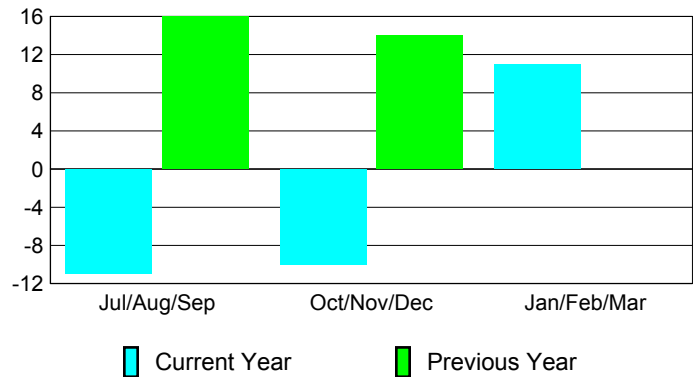

Comparison of Membership Gain/Loss

Current Year Compared to the Previous Year