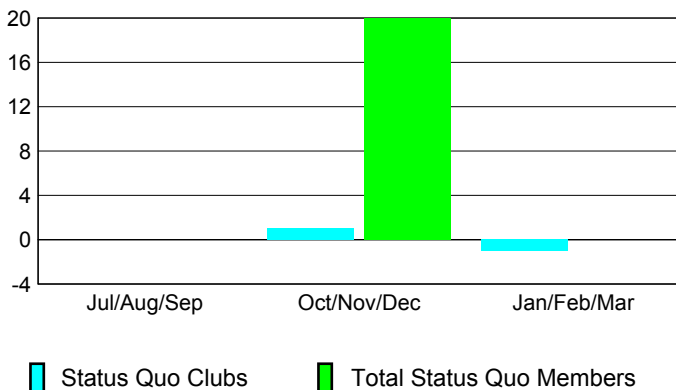

### Clubs 2007-2008

Month	New Club	Actual New	Actual Dropped	Gain/Loss of	Gain/Loss of
	Goal	Clubs	Clubs	Clubs	Clubs
Jul/Aug/Sep	0	0	0	0	0
Oct/Nov/Dec	0	0	0	0	0
Jan/Feb/Mar	1	0	0	0	0
<b>Totals</b>	<b>1</b>	<b>0</b>	<b>0</b>	<b>0</b>	<b>0</b>

### Club Results 2008-2009

Goal, New, Dropped, Gain/Loss

### Comparison of Club Gain/Loss

Current Year Compared to the Previous Year

### YTD Status Quo Clubs 2008-2009

Status Quo Clubs Compared to Status Quo Members